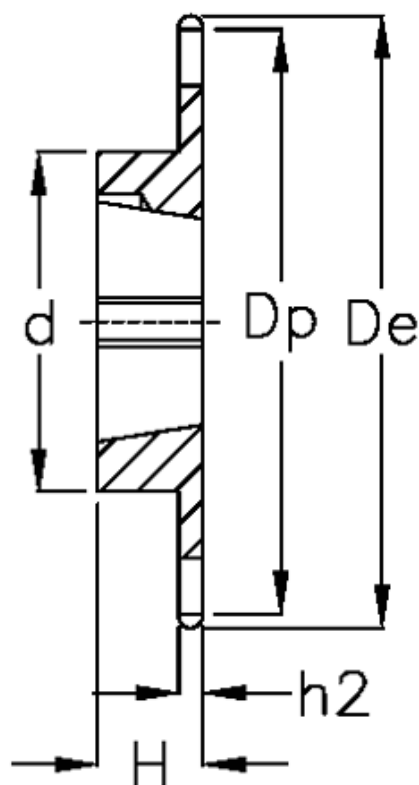

Data Sheet

Article number: 616031008114

Description: Taperbored sprocket 16 B-1 Z=114 simplex
for bushing 3030

Measures

C = 2.5

d = 140

De = 934.3

Dp = 921.81

For bush = 3030

For chain size = 1" x 17,02 mm

For chain type = 16 B-1

H = 76

h1 = 16.2

Material = Stål

Number of teeth = 114